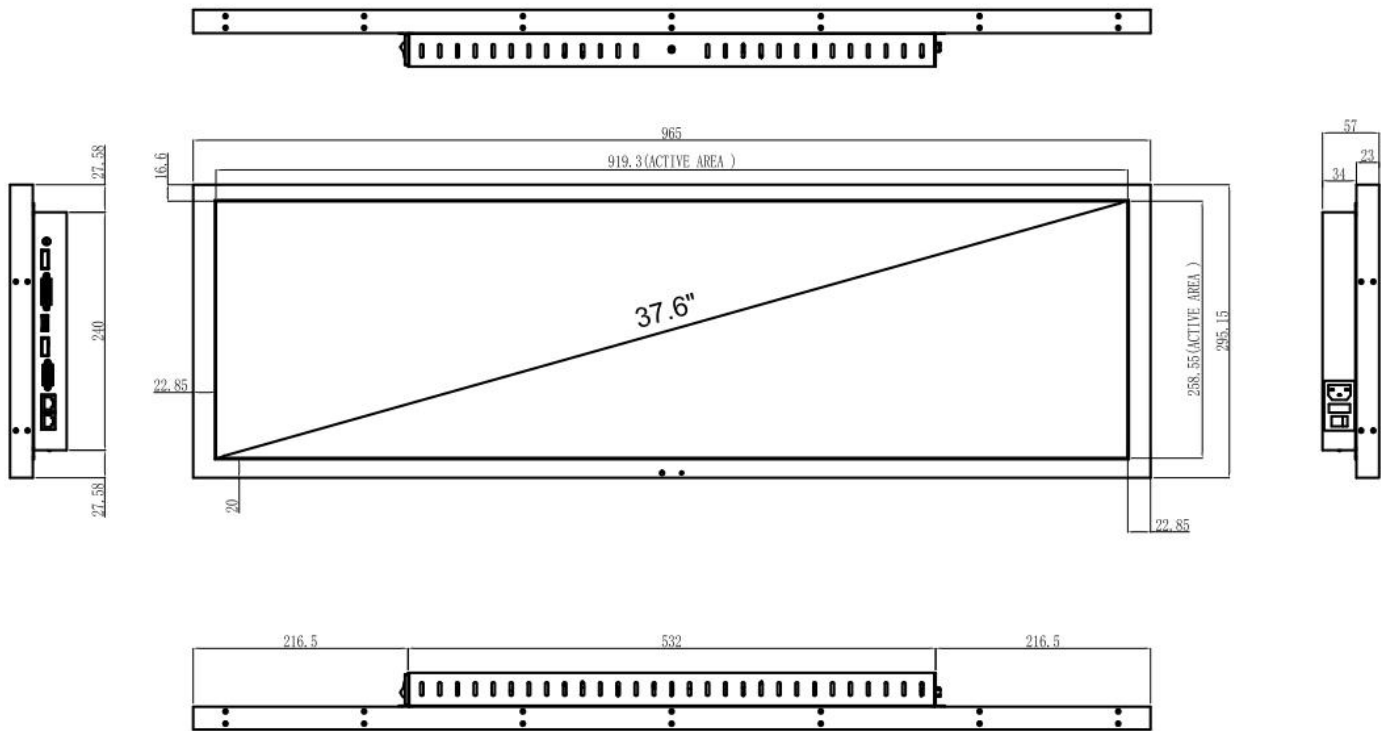

Shenzhen Yaxunda LCD Display Equipment Co.,Ltd

37.6inch

Address:

3-4F, Longwenda Technical Park, No.14, Liuxian 1st Road, Baoan 71 District, Shenzhen, Guangdong Province, China

Tel:0086-755-27661355

Fax:0086-755-27865721

Mob:0086-13724286047

E-mail: lynn.l@asianda.cn