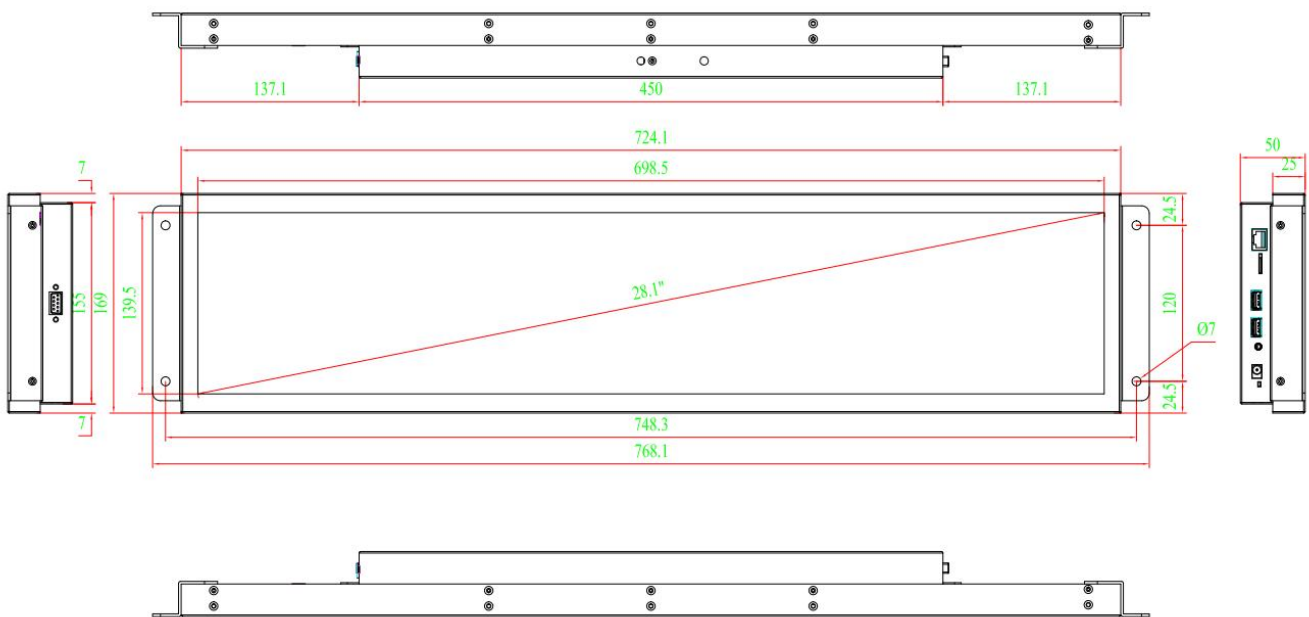

YXDXXL

**Indoor
Stretched LCD Screen**

Shenzhen Yaxunda LCD Display Equipment Co.,Ltd

Panel Size	23.1inch	28.1inch	35inch	37.6inch
Model No.	YXD23L	YXD28L		YXD37L
Solution	HDMI In solution, without any system			
LCD specification				
Display Area	585.6*48.19	698.5*139.5	878.4 * 48.19	919.3*258.55
Resolution	1920*158	1920*384	2880*150mm	1920*540
Contrast	3000:1			
Brightness	400nits			
Color	8 bit + FRC (1.07 billion)			
Viewing angle	178/178			
LED backlight	Yes			
Response time	8ms			
Operation Time	24/7			
Life	50000(hrs)			
Power				
Power supply	AC110-240V 50-60Hz			
Operation temperature	0 +40℃ (no condensation)			
Operation humidity	20%-80% (no condensation)			
Hardware Specification (Optiona)				
CPU	RK3288			
Memory	2GB			
Nand flash	16GB			
Storage port	USB, SD card, SATA port hard disk storage			
OS	Android 7.1			
WiFi	Yes, inbuild WiFi(802.11b/g/n);			
4G	Optional to add(including GPS)			
Structure				
Color	Black			
Speaker	Without speakers			
Install method	Horizontal/Vertical Wall Mount			
Dimension				

Shenzhen Yaxunda LCD Display Equipment Co.,Ltd

23.1inch

28.1inch

35inch

Address:

3-4F, Longwenda Technical Park, No.14, Liuxian 1st Road, Baoan 71 District, Shenzhen, Guangdong Province, China

Tel:0086-755-27661355