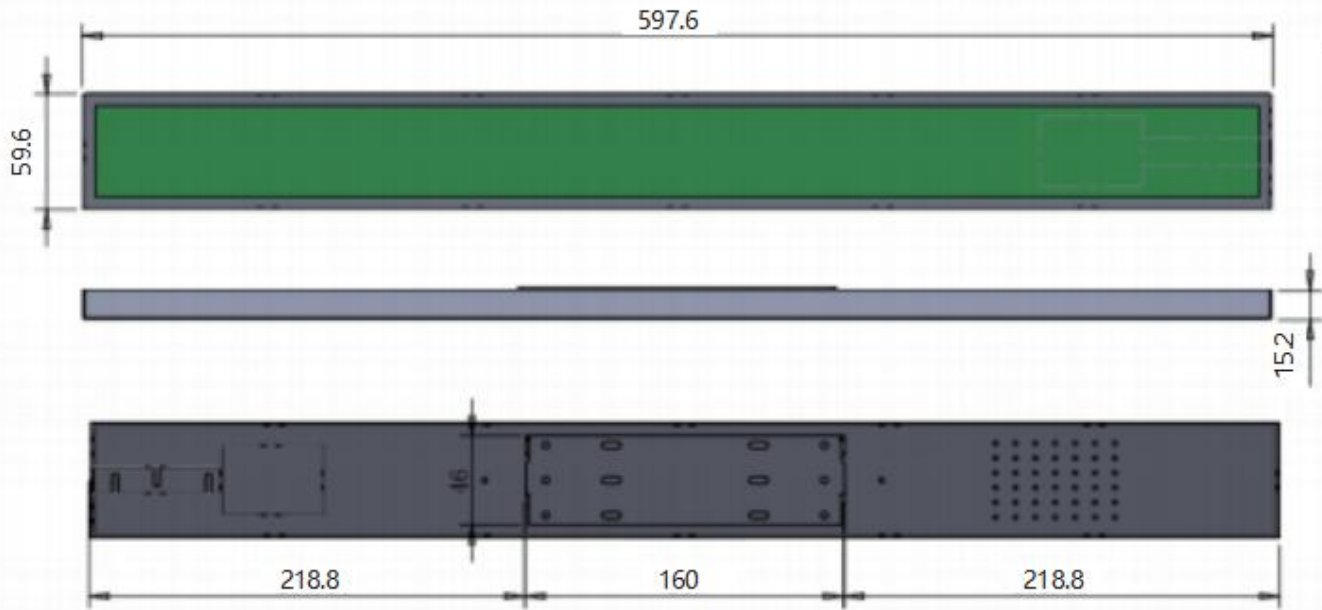

YXDXXL

**Indoor
Stretched LCD Screen**

Shenzhen Yaxunda LCD Display Equipment Co.,Ltd

Panel Size	23.1inch	28.1inch	35inch	37.6inch
Model No.	YXD23L	YXD28L		YXD37L
Solution	HDMI In solution, without any system			
LCD specification				
Display Area	585.6*48.19	698.5*139.5	878.4 * 48.19	919.3*258.55
Resolution	1920*158	1920*384	2880*150mm	1920*540
Contrast	3000:1			
Brightness	400nits			
Color	8 bit + FRC (1.07 billion)			
Viewing angle	178/178			
LED backlight	Yes			
Response time	8ms			
Operation Time	24/7			
Life	50000(hrs)			
Power				
Power supply	AC110-240V 50-60Hz			
Operation temperature	0 +40℃ (no condensation)			
Operation humidity	20%-80% (no condensation)			
Hardware Specification (Optiona)				
CPU	RK3288			
Memory	2GB			
Nand flash	16GB			
Storage port	USB, SD card, SATA port hard disk storage			
OS	Android 7.1			
WiFi	Yes, inbuild WiFi(802.11b/g/n);			
4G	Optional to add(including GPS)			
Structure				
Color	Black			
Speaker	Without speakers			
Install method	Horizontal/Vertical Wall Mount			
Dimension				

Shenzhen Yaxunda LCD Display Equipment Co.,Ltd

23.1inch

28.1inch

35inch

Address:

3-4F, Longwenda Technical Park, No.14, Liuxian 1st Road, Baoan 71 District, Shenzhen, Guangdong Province, China

Tel:0086-755-27661355