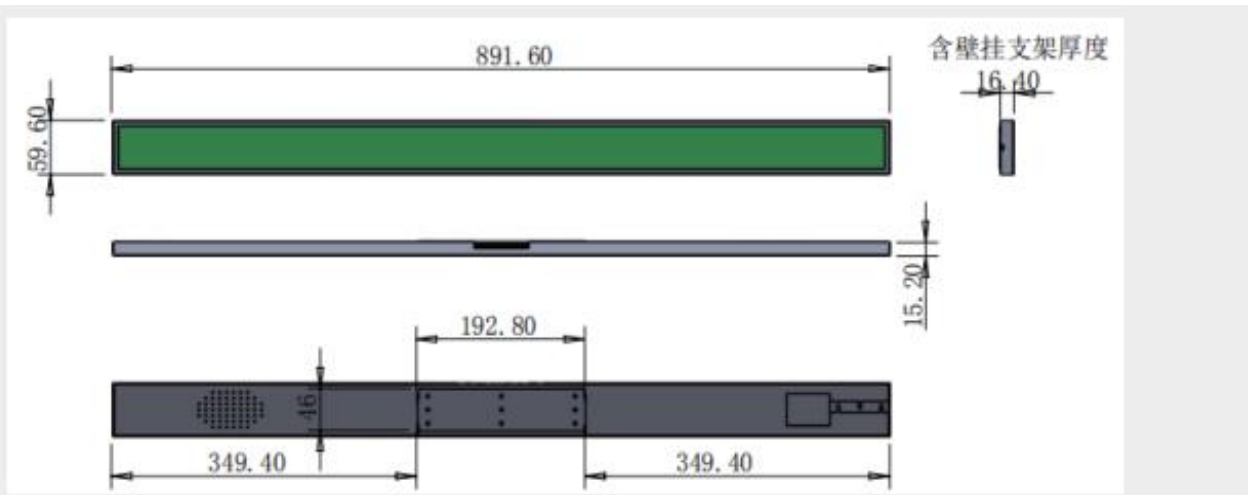

YXDXXL

**Indoor
Stretched LCD Screen**

Shenzhen Yaxunda LCD Display Equipment Co.,Ltd

Panel Size	23.1inch	28.1inch	35inch	37.6inch
Model No.	YXD23L	YXD28L		YXD37L
Solution	HDMI In solution, without any system			
LCD specification				
Display Area	585.6*48.19	698.5*139.5	878.4 * 48.19	919.3*258.55
Resolution	1920*158	1920*384	2880*150mm	1920*540
Contrast	3000:1			
Brightness	400nits			
Color	8 bit + FRC (1.07 billion)			
Viewing angle	178/178			
LED backlight	Yes			
Response time	8ms			
Operation Time	24/7			
Life	50000(hrs)			
Power				
Power supply	AC110-240V 50-60Hz			
Operation temperature	0 +40℃ (no condensation)			
Operation humidity	20%-80% (no condensation)			
Hardware Specification (Optiona)				
CPU	RK3288			
Memory	2GB			
Nand flash	16GB			
Storage port	USB, SD card, SATA port hard disk storage			
OS	Android 7.1			
WiFi	Yes, inbuild WiFi(802.11b/g/n);			
4G	Optional to add(including GPS)			
Structure				
Color	Black			
Speaker	Without speakers			
Install method	Horizontal/Vertical Wall Mount			
Dimension				

Shenzhen Yaxunda LCD Display Equipment Co.,Ltd

23.1inch

28.1inch

35inch

Address:

3-4F, Longwenda Technical Park, No.14, Liuxian 1st Road, Baoan 71 District, Shenzhen, Guangdong Province, China

Tel:0086-755-27661355