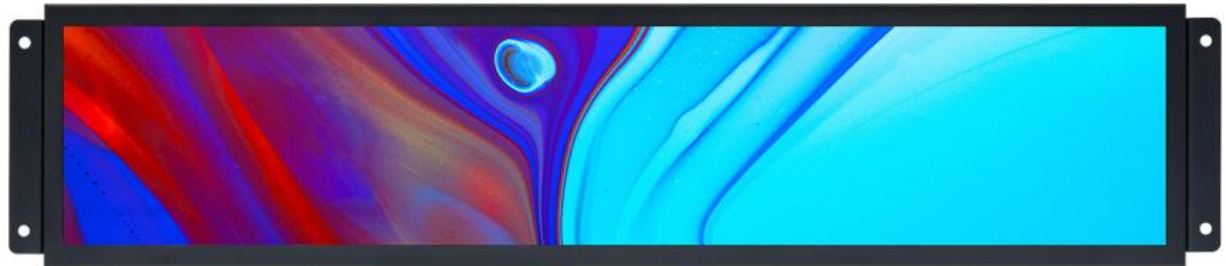

YXDXXL

**Indoor
Stretched LCD Screen**

Shenzhen Yaxunda LCD Display Equipment Co.,Ltd

Panel Size	23.1inch	28.1inch	35inch	37.6inch
Model No.	YXD23L	YXD28L		YXD37L
Solution	HDMI In solution, without any system			
LCD specification				
Display Area	585.6*48.19	698.5*139.5	878.4 * 48.19	919.3*258.55
Resolution	1920*158	1920*384	2880*150mm	1920*540
Contrast	3000:1			
Brightness	400nits			
Color	8 bit + FRC (1.07 billion)			
Viewing angle	178/178			
LED backlight	Yes			
Response time	8ms			
Operation Time	24/7			
Life	50000(hrs)			
Power				
Power supply	AC110-240V 50-60Hz			
Operation temperature	0 +40℃ (no condensation)			
Operation humidity	20%-80% (no condensation)			
Hardware Specification (Optiona)				
CPU	RK3288			
Memory	2GB			
Nand flash	16GB			
Storage port	USB, SD card, SATA port hard disk storage			
OS	Android 7.1			
WiFi	Yes, inbuild WiFi(802.11b/g/n);			
4G	Optional to add(including GPS)			
Structure				
Color	Black			
Speaker	Without speakers			
Install method	Horizontal/Vertical Wall Mount			
Dimension				